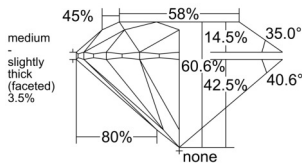

GIA®

FACSIMILE

GIA REPORT 1528151774

Verify this report at GIA.edu

GIA NATURAL DIAMOND DOSSIER®

May 15, 2025
GIA Report Number 1528151774
Shape and Cutting Style ..... Round Brilliant
Measurements ..... 4.77 - 4.81 x 2.90 mm

GRADING RESULTS

Carat Weight ..... 0.41 carat
Color Grade ..... G
Clarity Grade SI2
Cut Grade ..... Excellent

ADDITIONAL GRADING INFORMATION

Polish ..... Excellent
Symmetry ..... Excellent
Fluorescence ..... None
Clarity Characteristics ..... Cloud
Inscription(s): GIA 1528151774

PROPORTIONS

Profile to actual proportions

GRADING SCALES

GIA COLOR SCALE	GIA CLARITY SCALE	GIA CUT SCALE	
D	FLAWLESS	EXCELLENT	
E	INTERNALLY FLAWLESS		
F		VVS₁	VERY GOOD
G	VVS₂		
H	VS₁	GOOD	
I	VS₂		
J	SI₁	FAIR	
K	SI₂		
L	I₁	POOR	
M			
N			
O	I₂		
P			
Q			
R	I₃		
S			
T			
U			
V			
W			
X			
Y			
Z